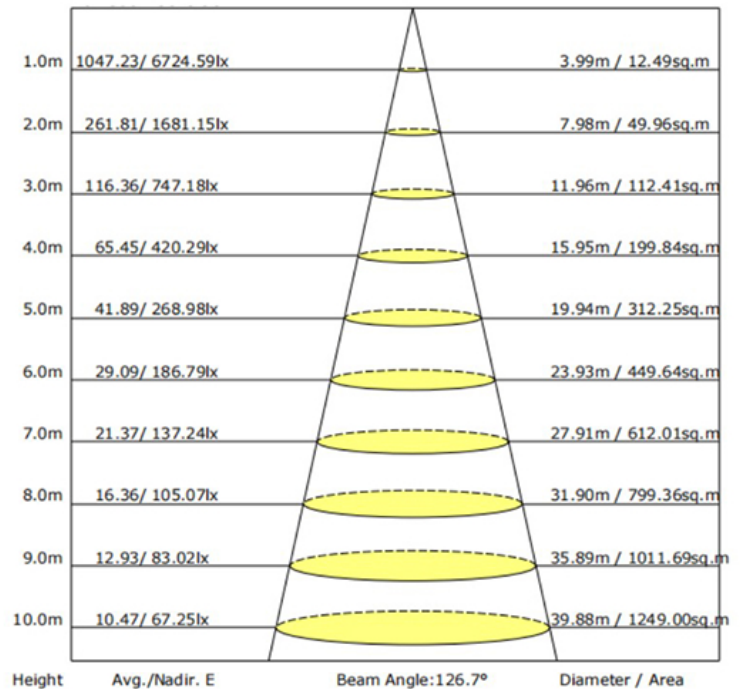

— C0-C180 — C90-C270

WARRANTY

* 5-YEAR

ADJUSTABLE WATT

100 WATTS	13,500 LUMENS
80 WATTS	10,800 LUMENS
60 WATTS	8,100 LUMENS

Specification:

Input Line Voltage:	120/277VAC
Input Power Adjustable	100/80/60W
Input Line Frequency	60Hz
Lamp Life (Rated)	50,000hrs
Minimum Starting Temp	-20°C/-4°F
Maximum Operating Temp	45°C/113°F
Adjustable CCT	3500K/4000K/5000K
CRI	≥80
Lumens	13500/10800/8100
CBCP	6816
Dimmable	10% 0-10V

Note: The curves indicate the illuminated area and the average illumination when the luminaire is at different distance.

Weight: 4.85lb

Model:#	Description	wattage	lumens
HL100UFO/CCT	100Watt UFO High Bay LED Fixture Black Body, Adjustable 3CCT & Watt	100/80/60W	13500/10800/8100