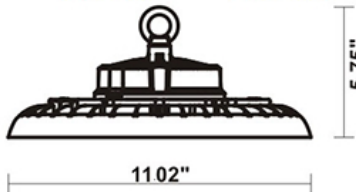

WARRANTY

* 5-YEAR