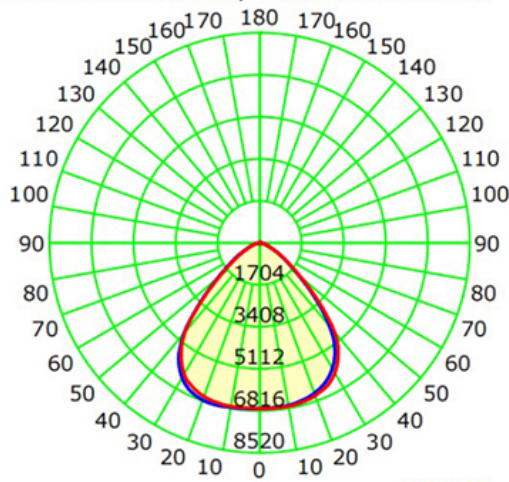

Accessories:

Battery Backup

Add (BK) at end of model when ordering

Screw on Motion Sensor

Add model# when ordering

Luminous Intensity Distribution Curve

Unit: cd

Average Diffuse Angle(50%): 89.7°