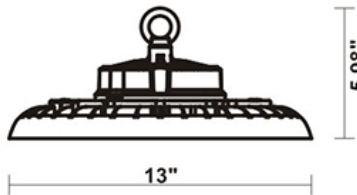

#### Luminous Intensity Distribution Curve

Note: The curves indicate the illuminated area and the average illumination when the luminaire is at different distance.

Weight: 6.24lb