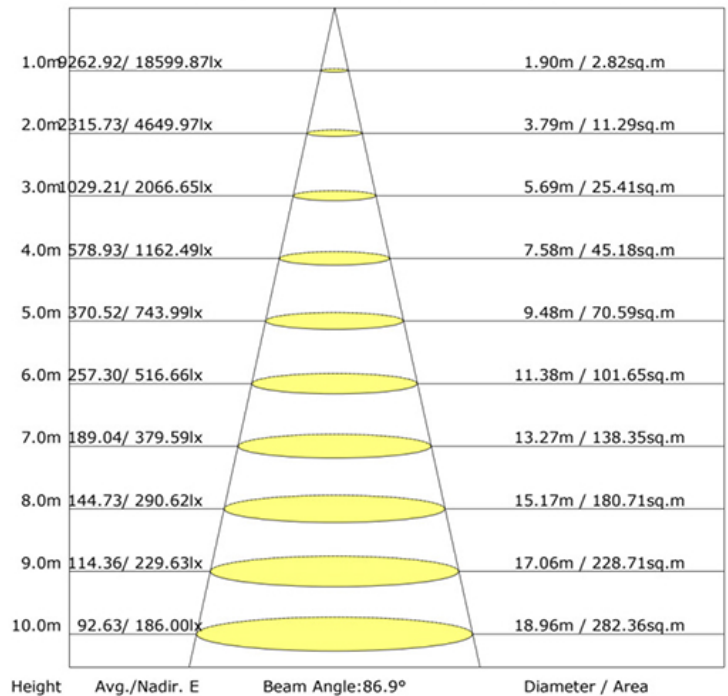

#### Luminous Intensity Distribution Curve

Note: The curves indicate the illuminated area and the average illumination when the luminaire is at different distance.

Weight: 6.24lb