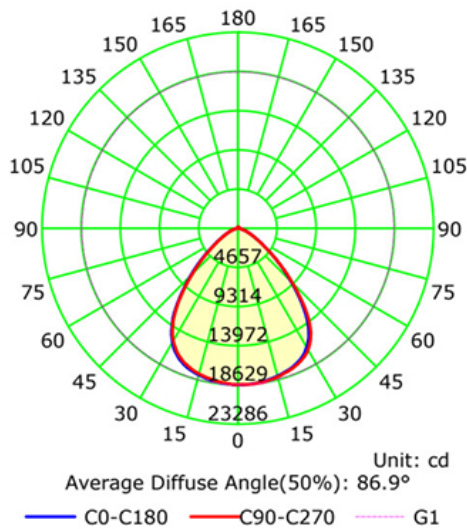

#### Luminous Intensity Distribution Curve

Note: The curves indicate the illuminated area and the average illumination when the luminaire is at different distance.

Weight: 6.24lb