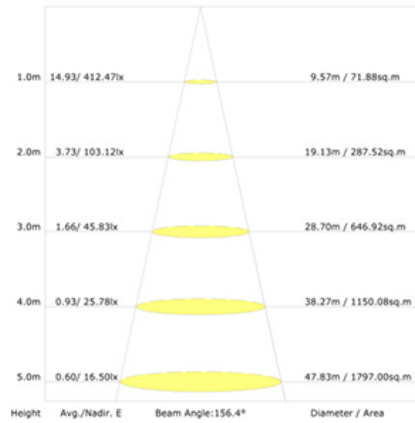

LED
TECHNOLOGY

50,000 Hours Life, 12 Watt & 16 Watt, 120VAC, 90CRI

Applications:

6" Recessed, Down Light with J-Box
Indoor And Outdoor Wet Locations Use

Features:

- Adjustable 5 Color 2700K, 3000K, 3500K, 4000K and 5000K
- Replace Incandescent Save 80% Energy (75 Watt Equivalent)
- Rated Life of 50,000 Hr
- Smooth Dimming to 10%
- Dims on Most Standard Household Dimmers
- IC Rated
- Flicker Free
- High Efficacy 90CRI True Color
- Knockout for Romex or Flex Connection

Luminous Intensity Distribution Curve

LUMINOUS INTENSITY DISTRIBUTION DIAGRAM

Specification:

Input Line Voltage:	120VAC
Input Power:	12W/16W
Input Line Frequency:	60Hz
Lamp Life (Rated):	50,000hrs
Minimum Starting Temp:	-20°C/-4°F
Maximum Operating Temp:	40°C/104°F
Adjustable CCT:	2700K/3000K/3500K/4000K/5000K
CRI:	≥90
Lumens:	950/1200
Beam Angle:	110°
CBCP:	413/445
Dimmable:	Standard Triac Dimmer

12W

16W

EASY INSTALLATION

Note: The curves indicate the illuminated area and the average illumination when the luminaire is at different distance.

WARRANTY
2-YEAR*

Model:#	Description	wattage	lumens	Socket
LC12RT6-NCBX/CCT	6 Inch Dimmable, LED Can-Less Down Light With J-Box, SCCT	12W	950	N/A
LC12RT6-NCBX/CCT/4PK	6 Inch Dimmable, LED Can-Less Down Light With 4 Units & 4 J-Box, 5CCT	16W	1200	N/A