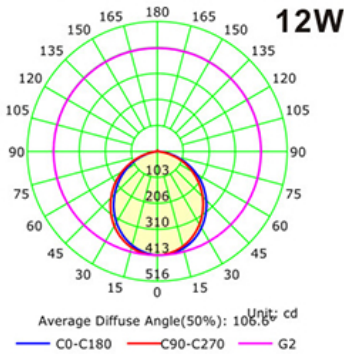

LED
TECHNOLOGY

50,000 Hours Life, 12 Watt & 16 Watt, 120VAC, 90CRI

Applications:

6" Recessed, Down Light with J-Box
Indoor And Outdoor Wet Locations Use

Features:

- Adjustable 5 Color 2700K, 3000K, 3500K, 4000K and 5000K
- Replace Incandescent Save 80% Energy (75 Watt Equivalent)
- Rated Life of 50,000 Hr
- Smooth Dimming to 10%
- Dims on Most Standard Household Dimmers
- IC Rated
- Flicker Free
- High Efficacy 90CRI True Color
- Knockout for Romex or Flex Connection

Luminous Intensity Distribution Curve

LUMINOUS INTENSITY DISTRIBUTION DIAGRAM

Specification:

Input Line Voltage:	120VAC
Input Power:	12W/16W
Input Line Frequency:	60Hz
Lamp Life (Rated):	50,000hrs
Minimum Starting Temp:	-20°C/-4°F
Maximum Operating Temp:	40°C/104°F
Adjustable CCT:	2700K/3000K/3500K/4000K/5000K
CRI:	≥90
Lumens:	950/1200
Beam Angle:	110°
CBCP:	413/445
Dimmable:	Standard Triac Dimmer

12W

16W

EASY INSTALLATION

Note: The curves indicate the illuminated area and the average illumination when the luminaire is at different distance.

WARRANTY
2-YEAR*

Model:#	Description	wattage	lumens	Socket
LC12RT6-NCBX/CCT	6 Inch Dimmable, LED Can-Less Down Light With J-Box, SCCT	12W	950	N/A
LC12RT6-NCBX/CCT/4PK	6 Inch Dimmable, LED Can-Less Down Light With 4 Units & 4 J-Box, 5CCT	16W	1200	N/A