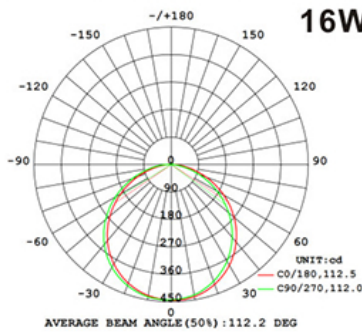

LED
TECHNOLOGY

50,000 Hours Life, 12 Watt & 16 Watt, 120VAC, 90CRI

Applications:

6" Recessed, Down Light with J-Box
Indoor And Outdoor Wet Locations Use

Features:

- Adjustable 5 Color 2700K, 3000K, 3500K, 4000K and 5000K
- Replace Incandescent Save 80% Energy (75 Watt Equivalent)
- Rated Life of 50,000 Hr
- Smooth Dimming to 10%
- Dims on Most Standard Household Dimmers
- IC Rated
- Flicker Free
- High Efficacy 90CRI True Color
- Knockout for Romex or Flex Connection

Luminous Intensity Distribution Curve

LUMINOUS INTENSITY DISTRIBUTION DIAGRAM

Specification:

Input Line Voltage:	120VAC
Input Power:	12W/16W
Input Line Frequency:	60Hz
Lamp Life (Rated):	50,000hrs
Minimum Starting Temp:	-20°C/-4°F
Maximum Operating Temp:	40°C/104°F
Adjustable CCT:	2700K/3000K/3500K/4000K/5000K
CRI:	≥90
Lumens:	950/1200
Beam Angle:	110°
CBCP:	413/445
Dimmable:	Standard Triac Dimmer

12W

16W

EASY INSTALLATION

Note: The curves indicate the illuminated area and the average illumination when the luminaire is at different distance.

WARRANTY
2-YEAR*

Model:#	Description	wattage	lumens	Socket
LC12RT6-NCBX/CCT	6 Inch Dimmable, LED Can-Less Down Light With J-Box, SCCT	12W	950	N/A
LC12RT6-NCBX/CCT/4PK	6 Inch Dimmable, LED Can-Less Down Light With 4 Units & 4 J-Box, 5CCT	16W	1200	N/A