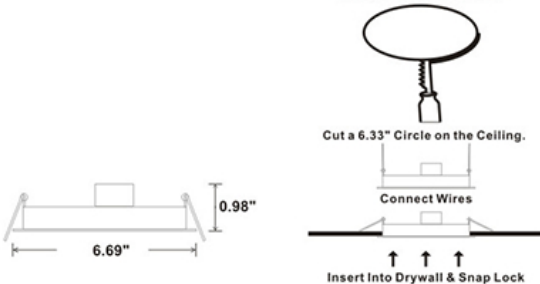

Luminous Intensity Distribution Curve

LUMINOUS INTENSITY DISTRIBUTION DIAGRAM

Specification:

Input Line Voltage:	120VAC
Input Power:	12W/16W
Input Line Frequency:	60Hz
Lamp Life (Rated):	50,000hrs
Minimum Starting Temp:	-20°C/-4°F
Maximum Operating Temp:	40°C/104°F
Adjustable CCT:	2700K/3000K/3500K/4000K/5000K
CRI:	≥90
Lumens:	950/1200
Beam Angle:	110°
CBCP:	413/445
Dimmable:	Standard Triac Dimmer

12W

16W

EASY INSTALLATION

Note: The curves indicate the illuminated area and the average illumination when the luminaire is at different distance.

WARRANTY
2-YEAR*

Model:#	Description	wattage	lumens	Socket
LC12RT6-NCBX/CCT	6 Inch Dimmable, LED Can-Less Down Light With J-Box, SCCT	12W	950	N/A
LC12RT6-NCBX/CCT/4PK	6 Inch Dimmable, LED Can-Less Down Light With 4 Units & 4 J-Box, 5CCT	16W	1200	N/A