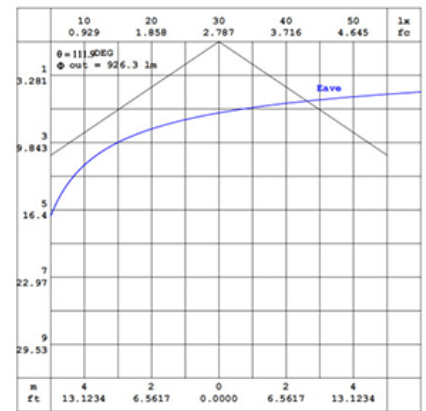

Luminous Intensity Distribution Curve

LUMINOUS INTENSITY DISTRIBUTION DIAGRAM

Specification:

Input Line Voltage:	120VAC
Input Power:	12W/16W
Input Line Frequency:	60Hz
Lamp Life (Rated):	50,000hrs
Minimum Starting Temp:	-20°C/-4°F
Maximum Operating Temp:	40°C/104°F
Adjustable CCT:	2700K/3000K/3500K/4000K/5000K
CRI:	≥90
Lumens:	950/1200
Beam Angle:	110°
CBCP:	413/445
Dimmable:	Standard Triac Dimmer

12W

16W

EASY INSTALLATION

Note: The curves indicate the illuminated area and the average illumination when the luminaire is at different distance.

WARRANTY
2-YEAR*

Model:#	Description	wattage	lumens	Socket
LC12RT6-NCBX/CCT	6 Inch Dimmable, LED Can-Less Down Light With J-Box, SCCT	12W	950	N/A
LC12RT6-NCBX/CCT/4PK	6 Inch Dimmable, LED Can-Less Down Light With 4 Units & 4 J-Box, 5CCT	16W	1200	N/A