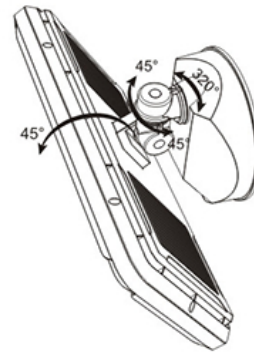

LED FLOOD LIGHT

LED TECHNOLOGY

ADJUSTABLE LIGHT COLOR

2700K SOFT WARM WHITE
3000K WARM WHITE
4000K COOL WHITE
5000K DAY LIGHT
6500K BRIGHT DAY LIGHT

OUT DOOR
WET LOCATION

Flood Head Rotates Up/Down and Left to Right

Features:

- 3000 Lumens Bright Compared to 200W Halogen
- Comes with Standard Mounting Canopy
- Rugged Polycarbonate Plastic Housing
- Mounting Hardware Included

Specifications:

Model#	Description	LED Wattage	Kelvin Color	Lumens	Lamp Life	Case Pack	Dimensions (LxDxH)	UPC
LF30PBL/CCT	LED Flood Light with Canopy, Black Finish	30W	2700K/3000K/ 4000K/5000K/ 6500K	3000	50,000 Hours	6 pcs	L 10.25" D 4.38" H 5.88"	74616080108-7