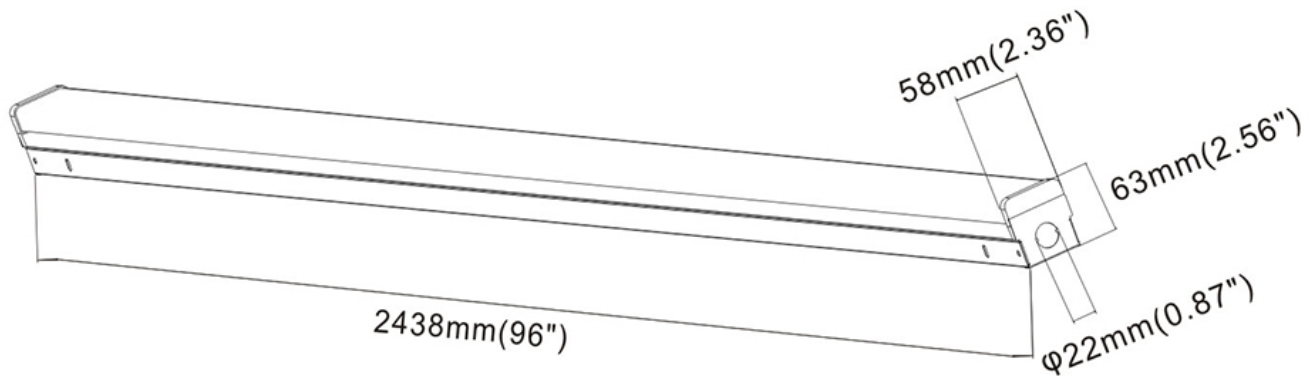

WARRANTY

5-YEAR *

Model:#	Description	wattage	lumens
ST9660XS-LED/CCT	8 Ft Covered Strip Light Fixture, with Lens, Adjustable 4CCT	80/70/60	10560/9240/7920

*5 Years Limited Warranty

UPC: 80680215604-0